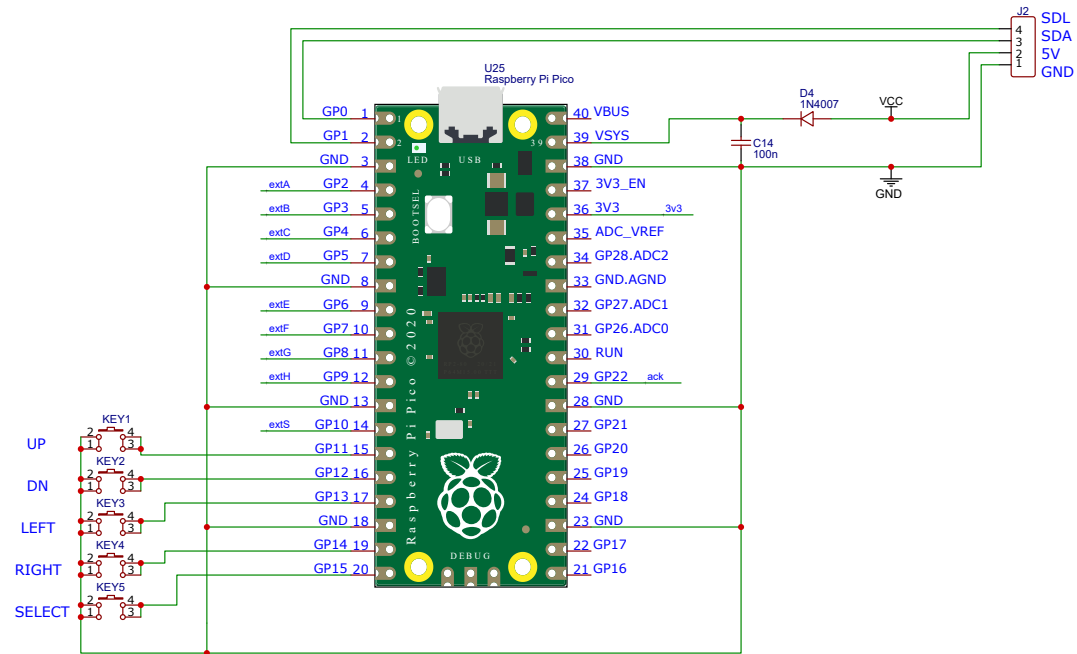

TITLE: SES DISPLAY MODULE TEST UNIT - 85SES3		REV: 1.0
Company: bygonebytes.co.uk		Sheet: 1/2
Date: 2021-04-15	Drawn By: walkerworks	

TITLE:	SES DISPLAY MODULE TEST UNIT - 85SES3	REV: 1.0
Company:	bygonebytes.co.uk	Sheet: 2/2
Date:	2021-04-27	Drawn By: walkerworks