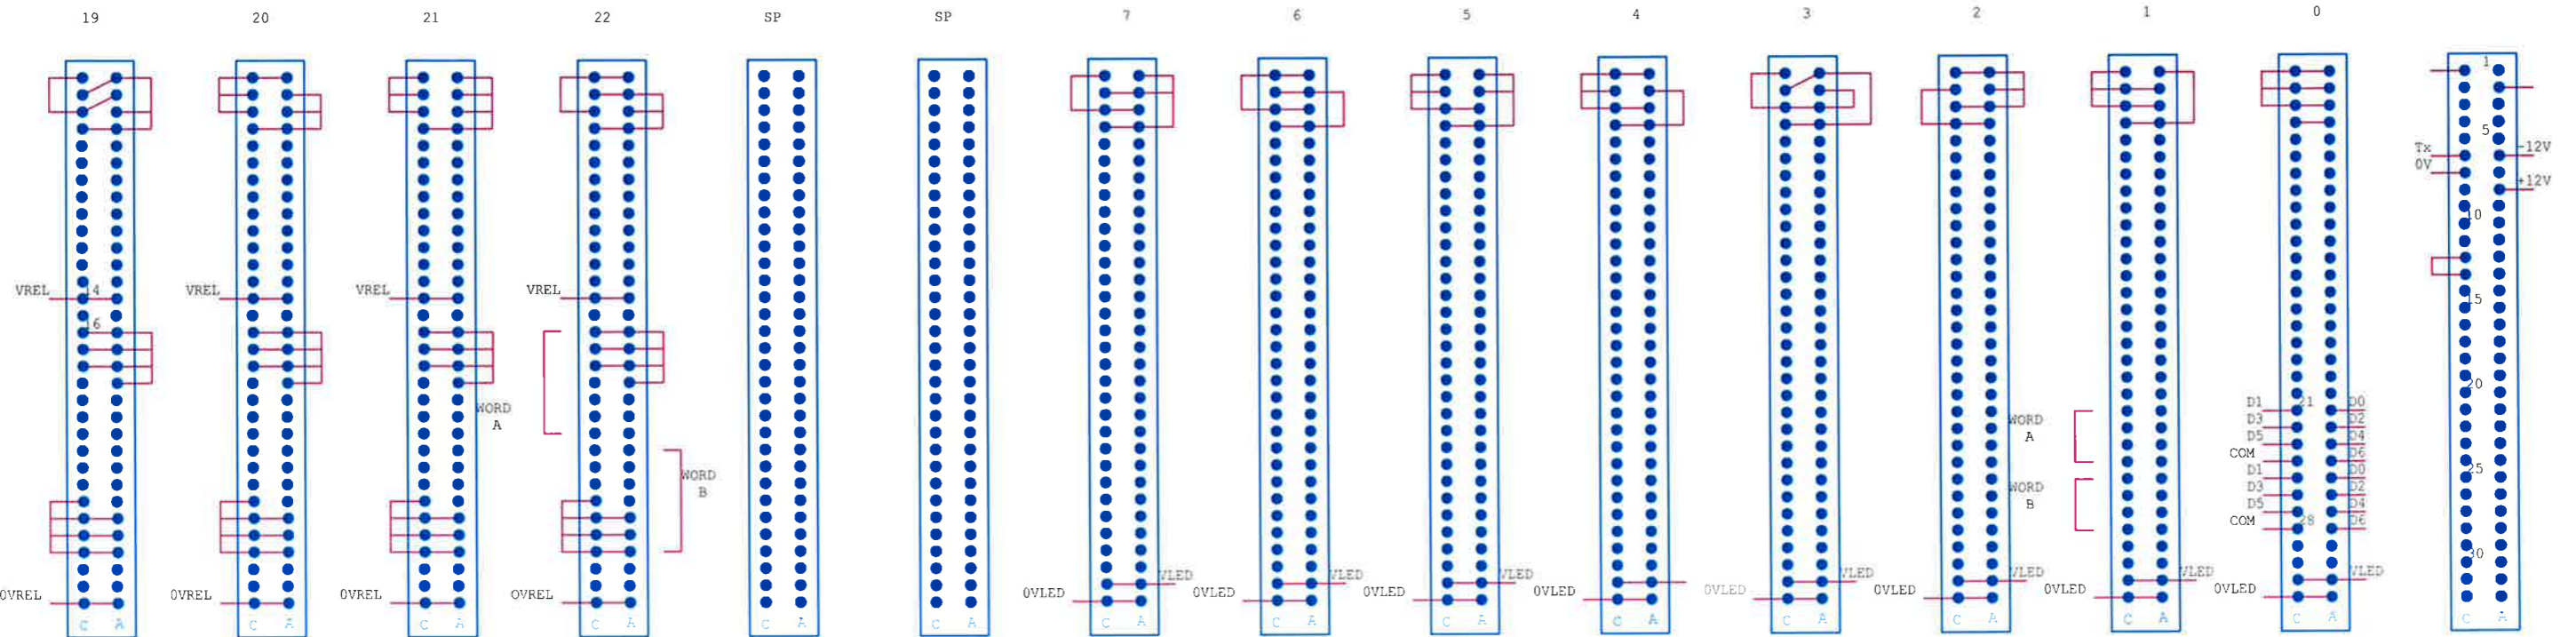

EDGE CONNECTORS BUSED

VLED = 12V

VREL = 12V

ScotRail - D of S & TE		
SYSTEMS ENGINEERING		
Title Craigendoran DAM - Backplane wiring (FIELD)		
Size B	Document Number 84SES1	Rev
Date: Wednesday, November 01, 2006	Sheet 6	of 9

DEMULTIPLEXING CARDS

MULTIPLEXING CARDS

CONTROL CARD

EDGE CONNECTORS BUSED

EDGE CONNECTORS NOT IN PLACE

EDGE CONNECTORS BUSED

VREL = 12V

VLED = 12V