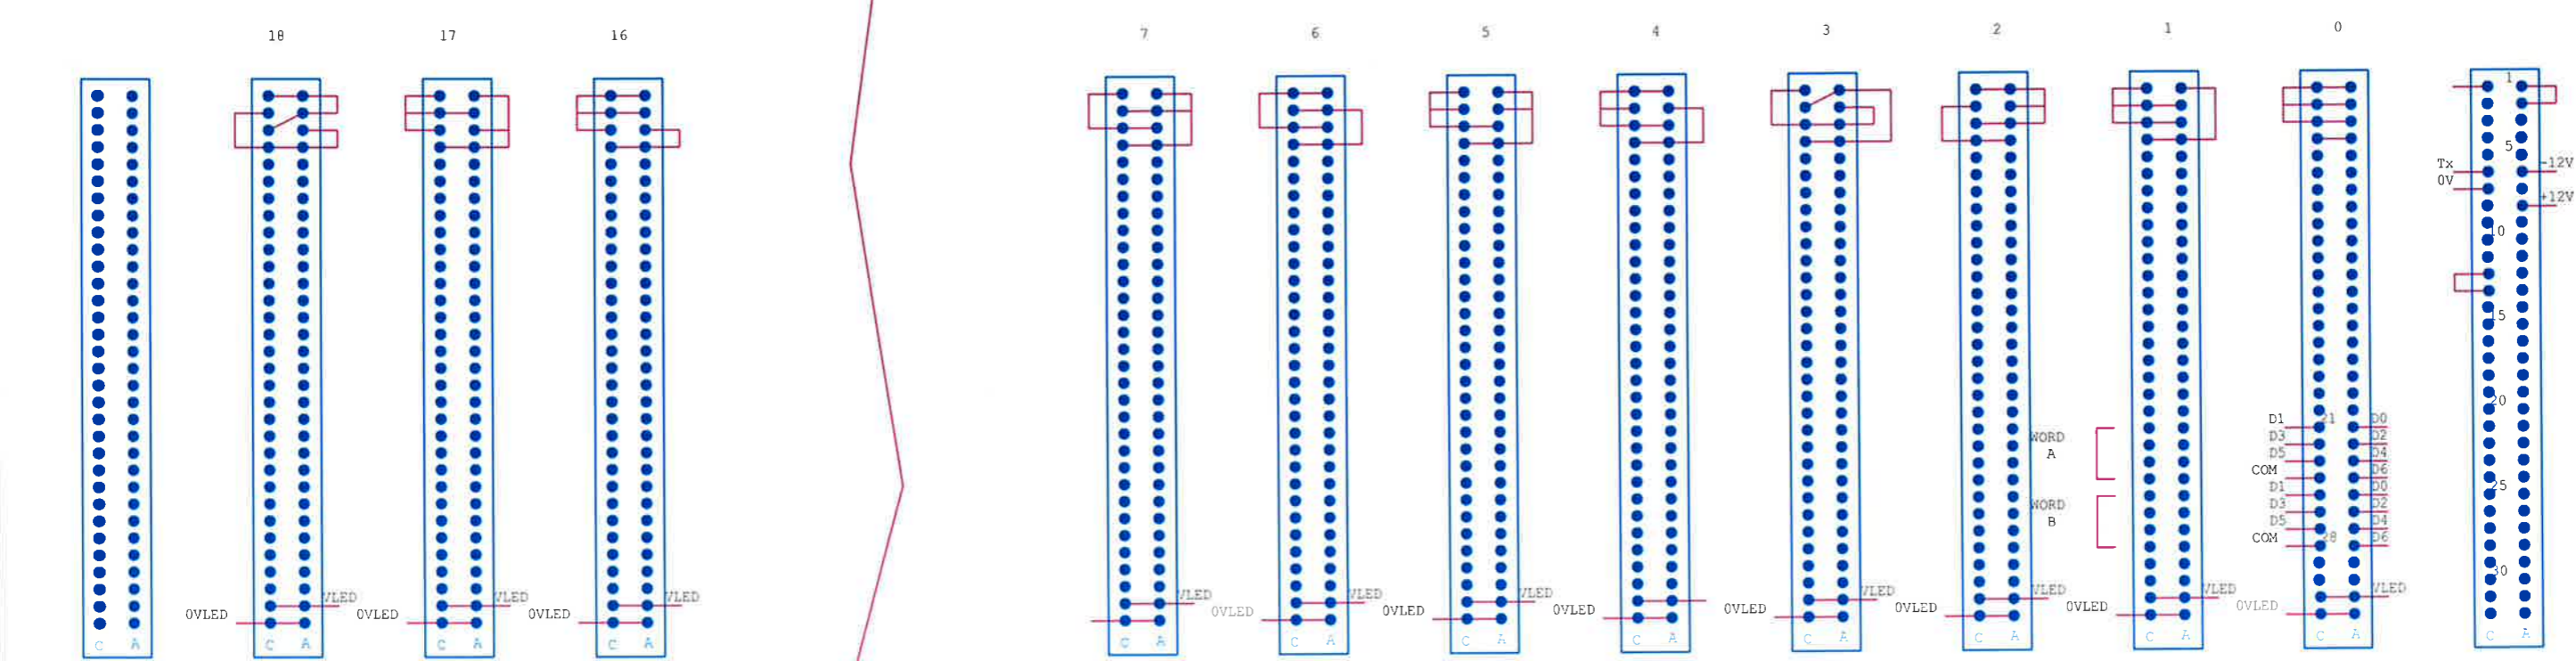

BUS - BENDER

MULTIPLEXING CARDS

CONTROL CARD

EDGE CONNECTORS BUSED

EDGE CONNECTORS BUSED

CARDS 8 TO 15

VLED = 12V

ScotRail - D of S & TE		
SYSTEMS ENGINEERING		
Title Craigendoran DAM - Backplane wiring (FIELD)		
Size B	Document Number 84SES1	Rev
Date: Wednesday, November 01, 2006	Sheet 8	of 9