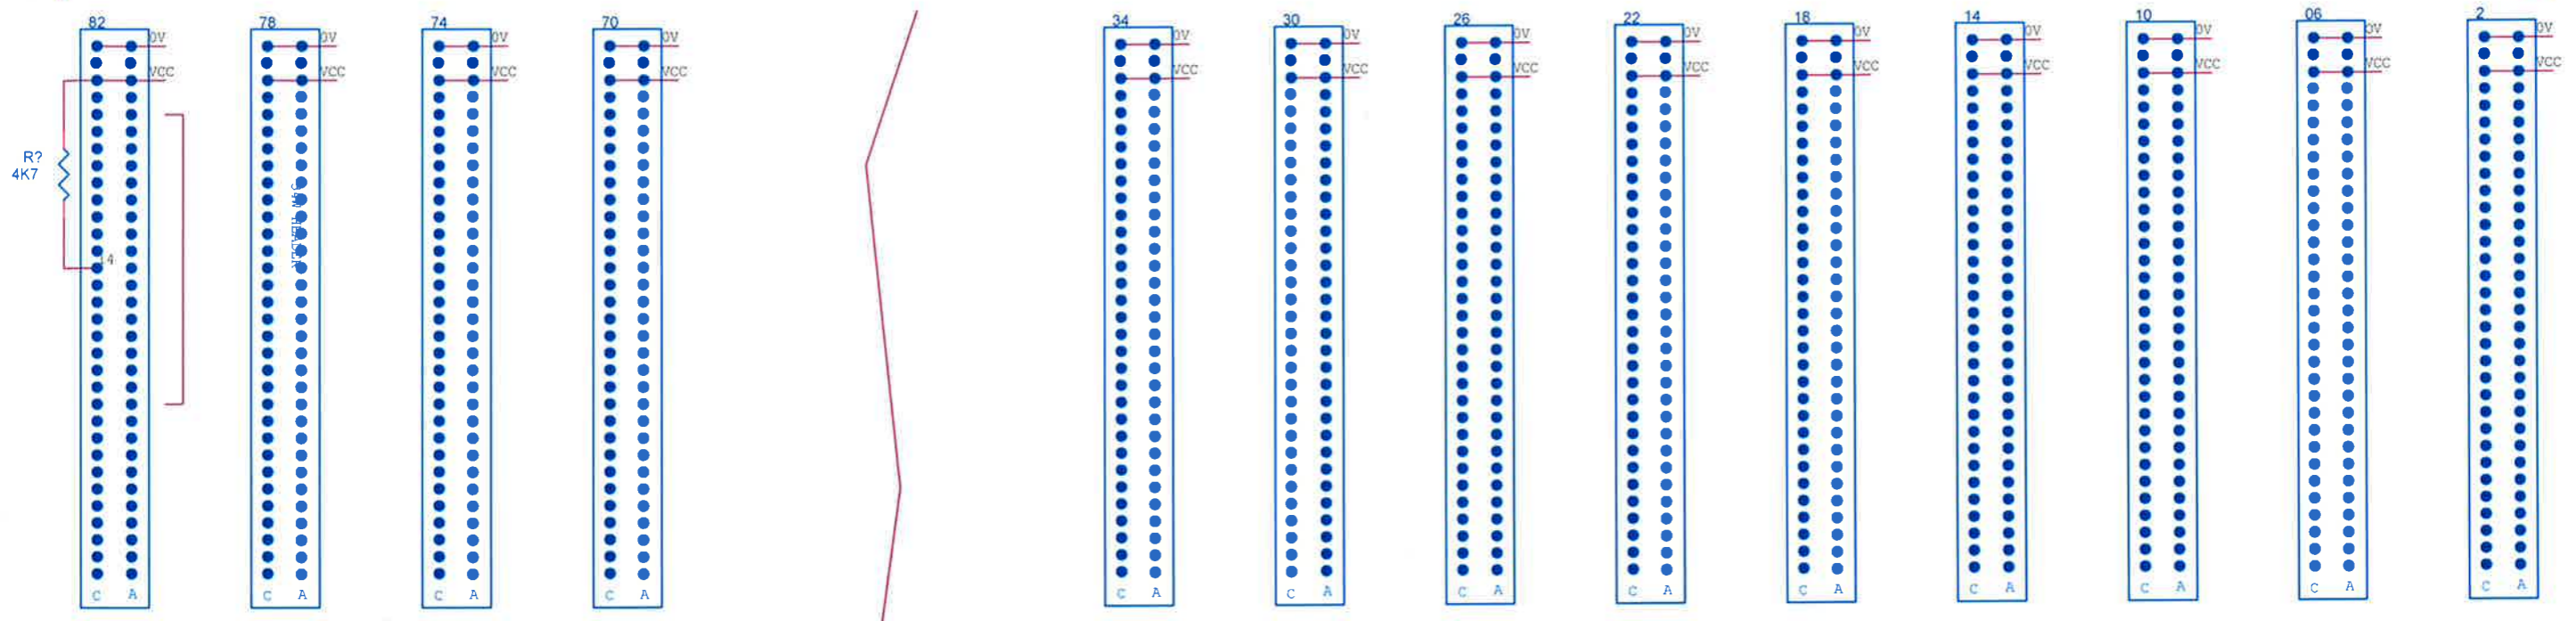

DEMULTIPLEXING CARDS

MULTIPLEXING CARDS

CONTROL CARD

EDGE CONNECTORS BUSED

EDGE CONNECTORS NOT IN PLACE

EDGE CONNECTORS BUSED

VREL = 12V

VLED = 12V

CONTROL CARD

EDGE CONNECTORS BUSED

EDGE CONNECTORS BUSED

CARDS 8 TO 15

VLED = 12V

ScotRail - D of S & TE		
SYSTEMS ENGINEERING		
Title Craigendoran DAM - Backplane wiring (FIELD)		
Size B	Document Number 84SES1	Rev
Date: Wednesday, November 01, 2006	Sheet 8	of 9