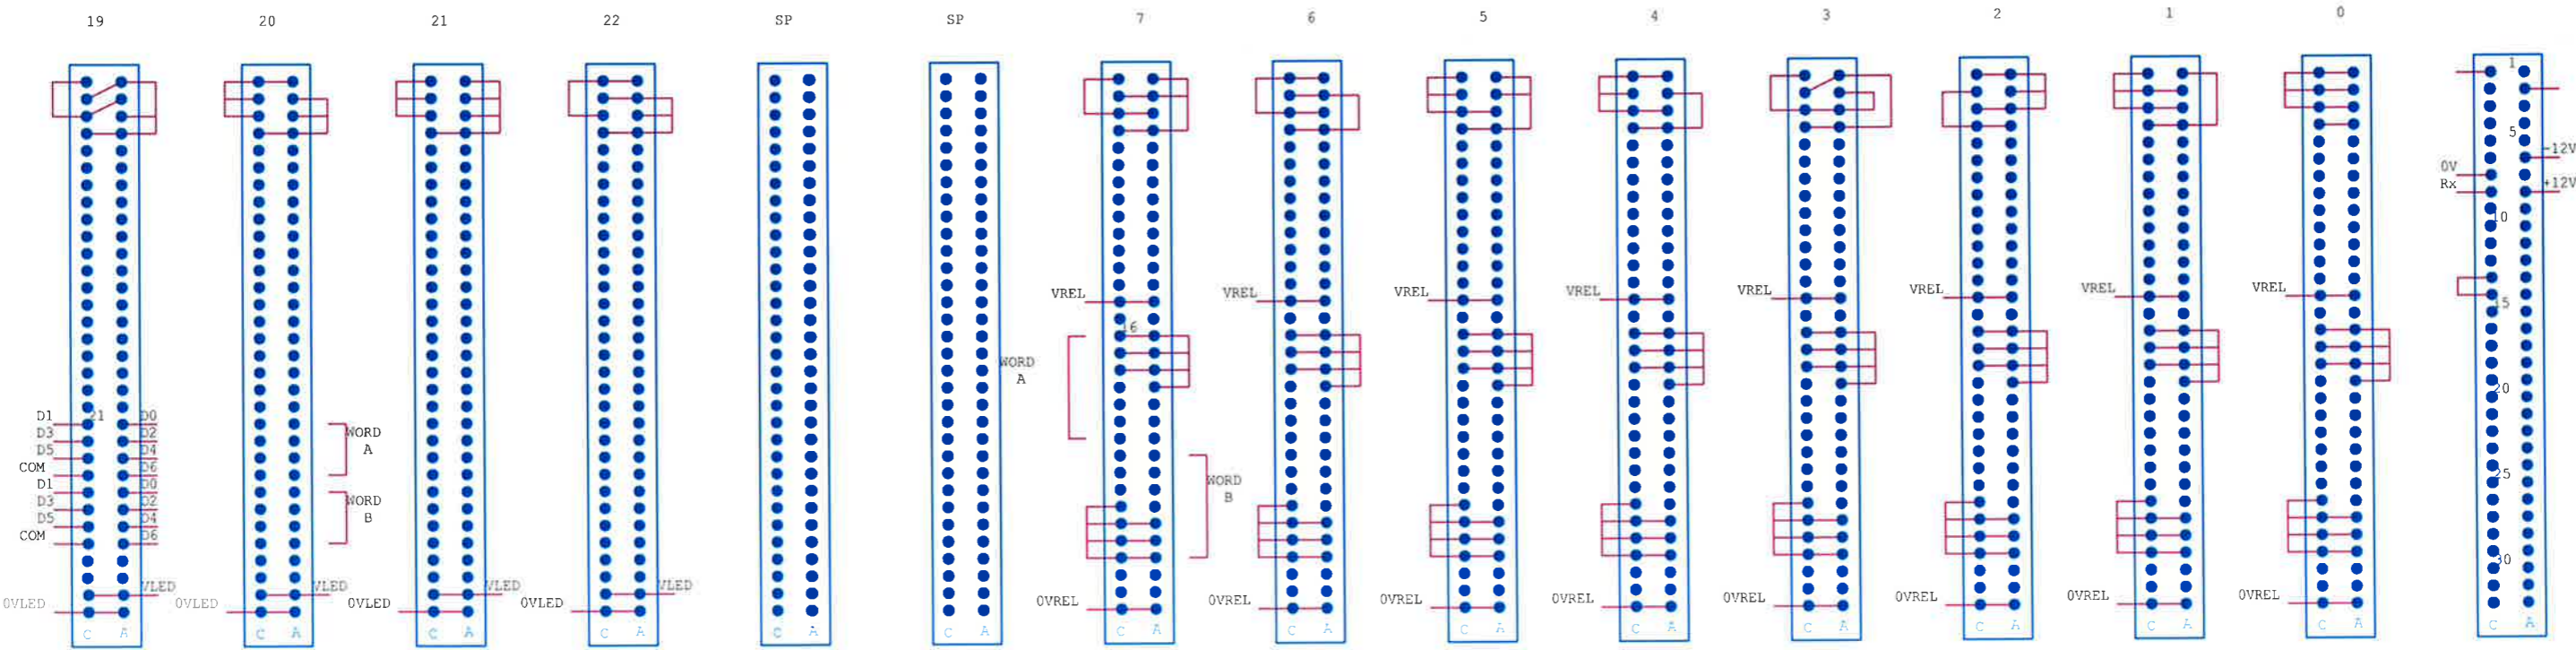

FOR POWER DISTRIBUTION CARD SEE BUNDLE

Size	Document Number	Rev
A	84SES1	
Date:	Wednesday, November 01, 2006	Sheet 0 of 0

MULTIPLYING CARDS

DEMULTIPLYING CARDS

CONTROL CARD

EDGE CONNECTORS BUSED

EDGE CONNECTORS NOT IN PLACE

EDGE CONNECTORS BUSED

VLED = 12V

VREL = 12V

ScotRail - D of S & TE		
SYSTEMS ENGINEERING		
Title Craigendoran DAM - Backplane wiring (FIELD)		
Size B	Document Number 84SES1	Rev
Date: Wednesday, November 01, 2006	Sheet 6	of 9

DEMULTIPLEXING CARDS

MULTIPLEXING CARDS

CONTROL CARD

EDGE CONNECTORS BUSED

EDGE CONNECTORS NOT IN PLACE

EDGE CONNECTORS BUSED

VREL = 12V

VLED = 12V