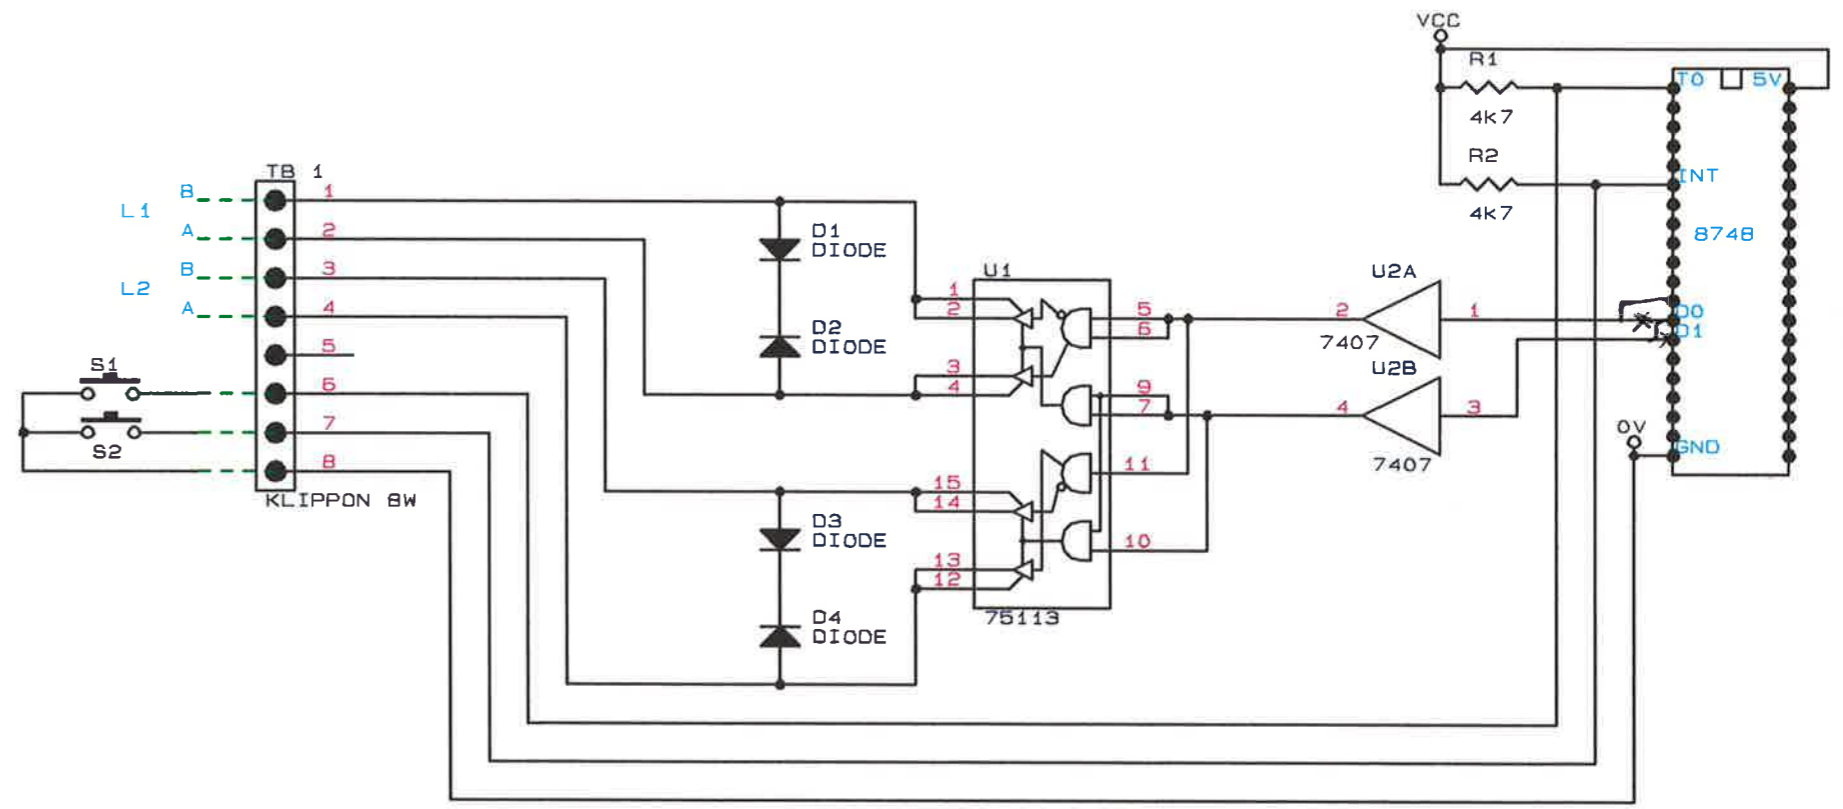

SYSTEMS ENGINEERING		
SIGNALLING PROJECTS GROUP - GLASGOW		
BUCHANAN BUILDINGS		
58 PORT DUNDAS ROAD		
GLASGOW G4 0HG		
Title		
CLOCK MODULE Tx BOARD		
Size	Document Number	Rev
A	93SES3.SCH	
Date:	Wednesday, November 01, 2006	Sheet 1 of 1

SYSTEMS ENGINEERING		
SIGNALLING PROJECTS GROUP - GLASGOW		
BUCHANAN BUILDINGS		
58 PORT DUNDAS ROAD		
GLASGOW G4 0HG		
Title		
CLOCK MODULE PIGGY BACK BOARD		
Size	Document Number	REV
A	93SES3.SCH	
Date:	December 3, 1993	Sheet 1 of 1