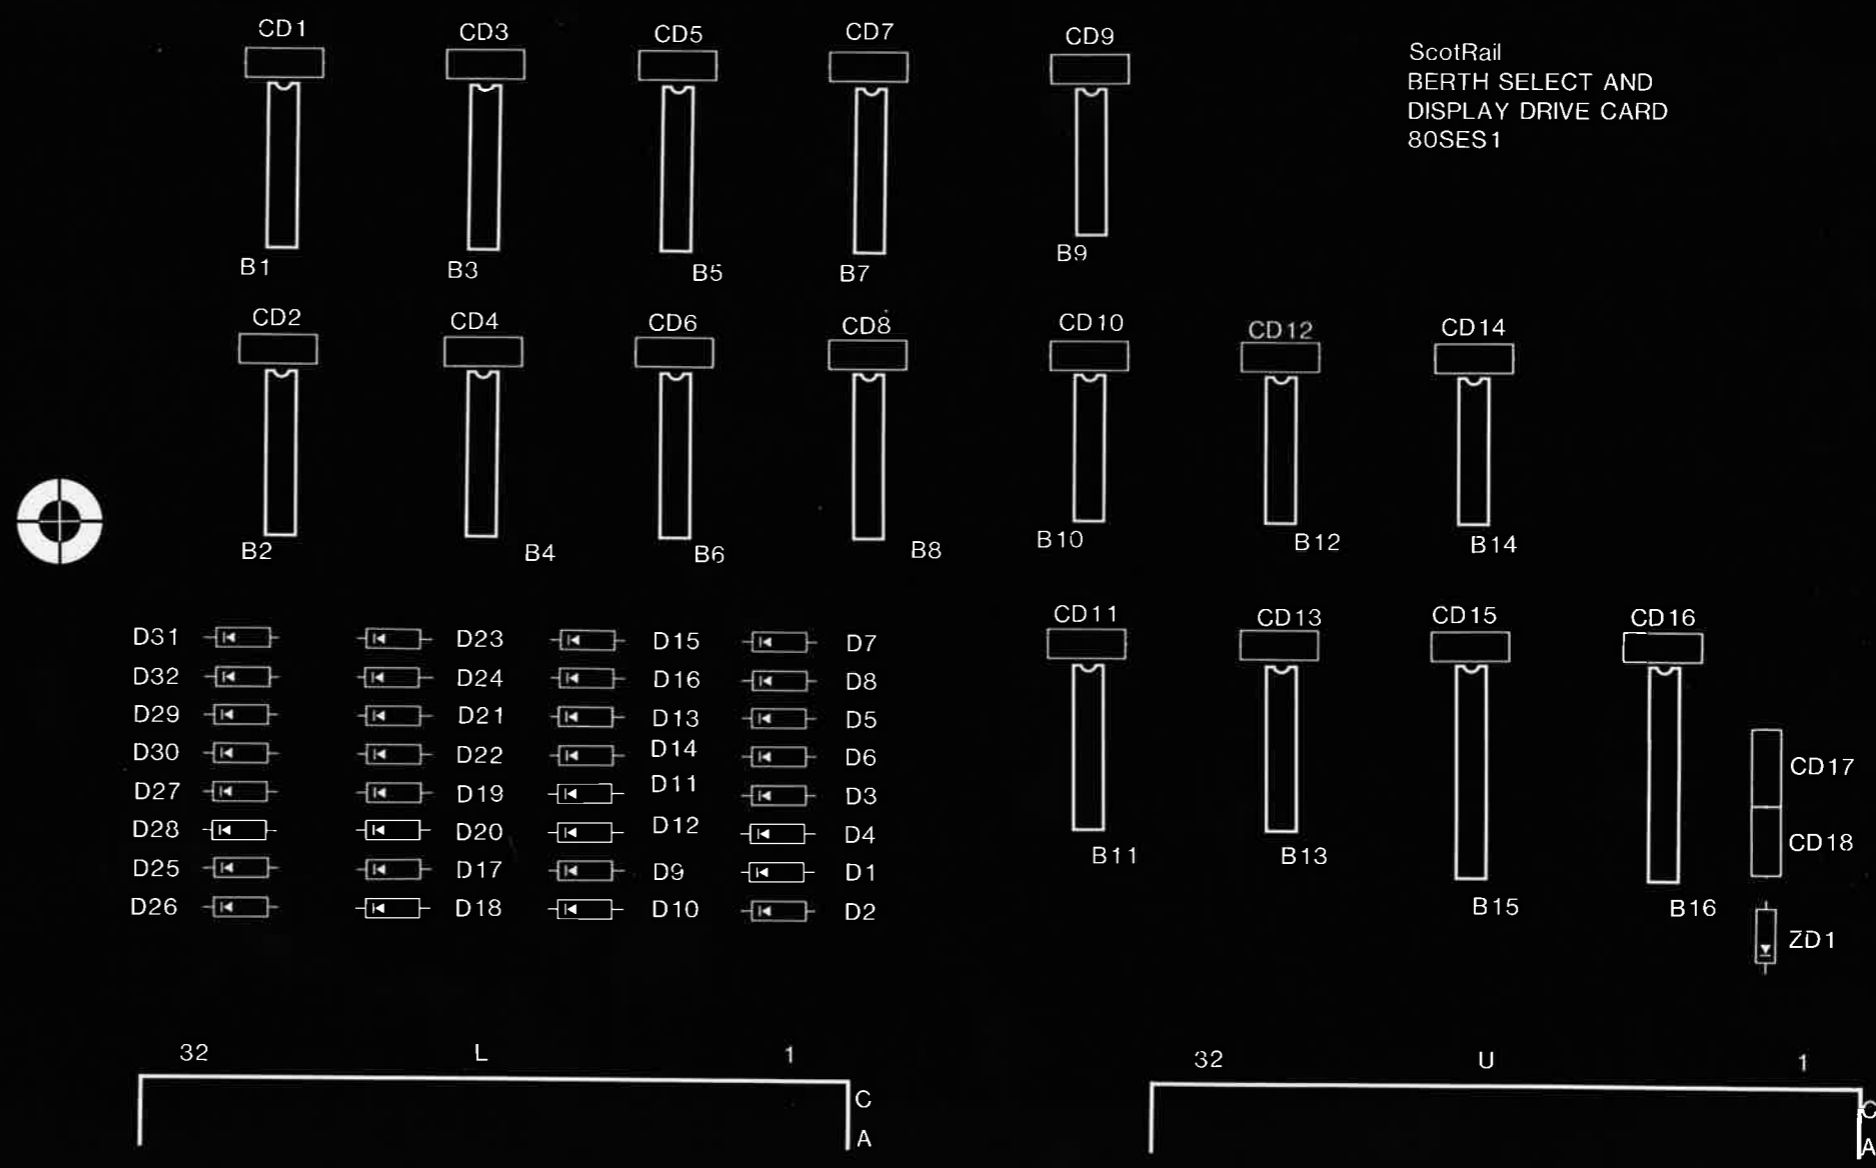

ScotRail
 BERTH SELECT AND
 DISPLAY DRIVE CARD
 80SES1

Reduce 2x

Component Side

Shoot With Padmaster

ADVANCED COMPUTER DESIGNS LTD.
53 HIGH STREET
LINLITHGOW
WEST LoTHIAN
EH49 7ED

Circuit Side Shoot With Padmaster

Reduce 2x

BRITISH RAIL SCR
BERTH SELECT AND
DISPLAY DRIVE CARD
80 SES1

DRAWN	ALL DIMs. IN	ANGLE PROJECTION
DATE	TITLE	
APPROVED		
SCALE		
MATERIAL	SHEET OF	DRG. NO

ADVANCED COMPUTER DESIGNS LTD.
 53 HIGH STREET
 LINLITHGOW
 WEST LoTHIAN
 EH49 7ED