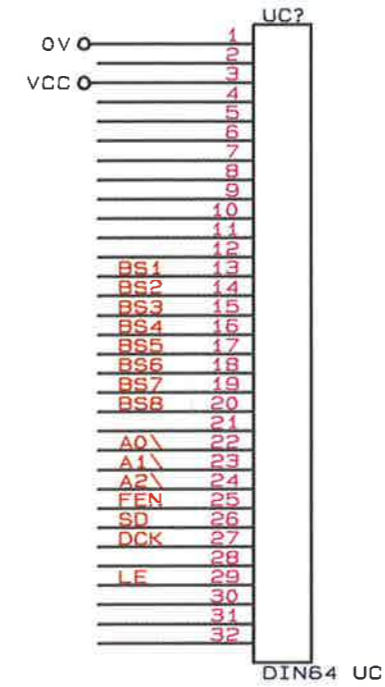

FILE NR!

D of S & TE - SYSTEMS ENGINEERING		
Title BERTH SELECT & DISPLAY DRIVE CARD		
Size A	Document Number BOSES1	REV
Date: June 25, 1990	Sheet 1 of	3

FILE No!

D of S & TE - SYSTEMS ENGINEERING	
Title BERTH SELECT & DISPLAY DRIVE CARD	
Size B	Document Number 80SES1
Date: August 2, 1990	Sheet 3 of 3

CD1 to CD16 - 10nF 0.1"

FILE N°!

D of S & TE - SYSTEMS ENGINEERING		
Title BERTH SELECT & DISPLAY DRIVE CARD		
Size B	Document Number 80SES1	REV
Date:	July 26, 1990	Sheet 2 of 3