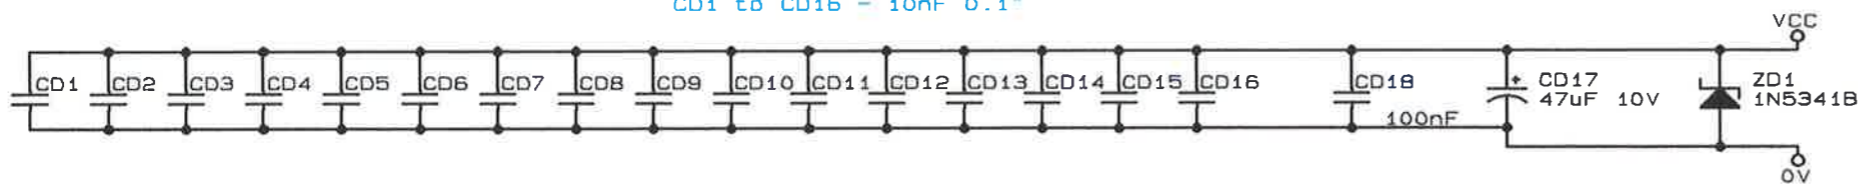

FILE NR!

D of S & TE - SYSTEMS ENGINEERING		
Title BERTH SELECT & DISPLAY DRIVE CARD		
Size A	Document Number BOSES1	REV
Date: June 25, 1990	Sheet 1 of	3

FILE No!

D of S & TE - SYSTEMS ENGINEERING	
Title BERTH SELECT & DISPLAY DRIVE CARD	
Size B	Document Number 80SES1
Date: August 2, 1990	Sheet 3 of 3

CD1 to CD16 - 10nF 0.1"

FILE N°!

D of S & TE - SYSTEMS ENGINEERING		
Title BERTH SELECT & DISPLAY DRIVE CARD		
Size B	Document Number 80SES1	REV
Date:	July 26, 1990	Sheet 2 of 3