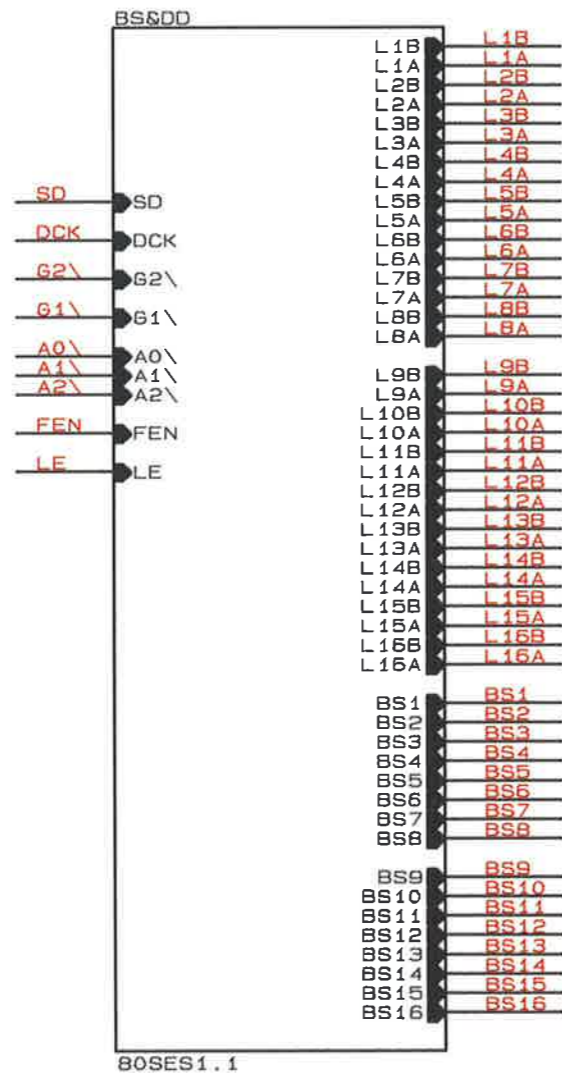

FILE NR!

D of S & TE - SYSTEMS ENGINEERING		
Title BERTH SELECT & DISPLAY DRIVE CARD		
Size A	Document Number BOSES1	REV
Date: June 25, 1990	Sheet 1 of	3

FILE No!

D of S & TE - SYSTEMS ENGINEERING	
Title BERTH SELECT & DISPLAY DRIVE CARD	
Size B	Document Number 80SES1
Date: August 2, 1990	Sheet 3 of 3

CD1 to CD16 - 10nF 0.1"

FILE N°!

D of S & TE - SYSTEMS ENGINEERING		
Title BERTH SELECT & DISPLAY DRIVE CARD		
Size B	Document Number 80SES1	REV
Date:	July 26, 1990	Sheet 2 of 3