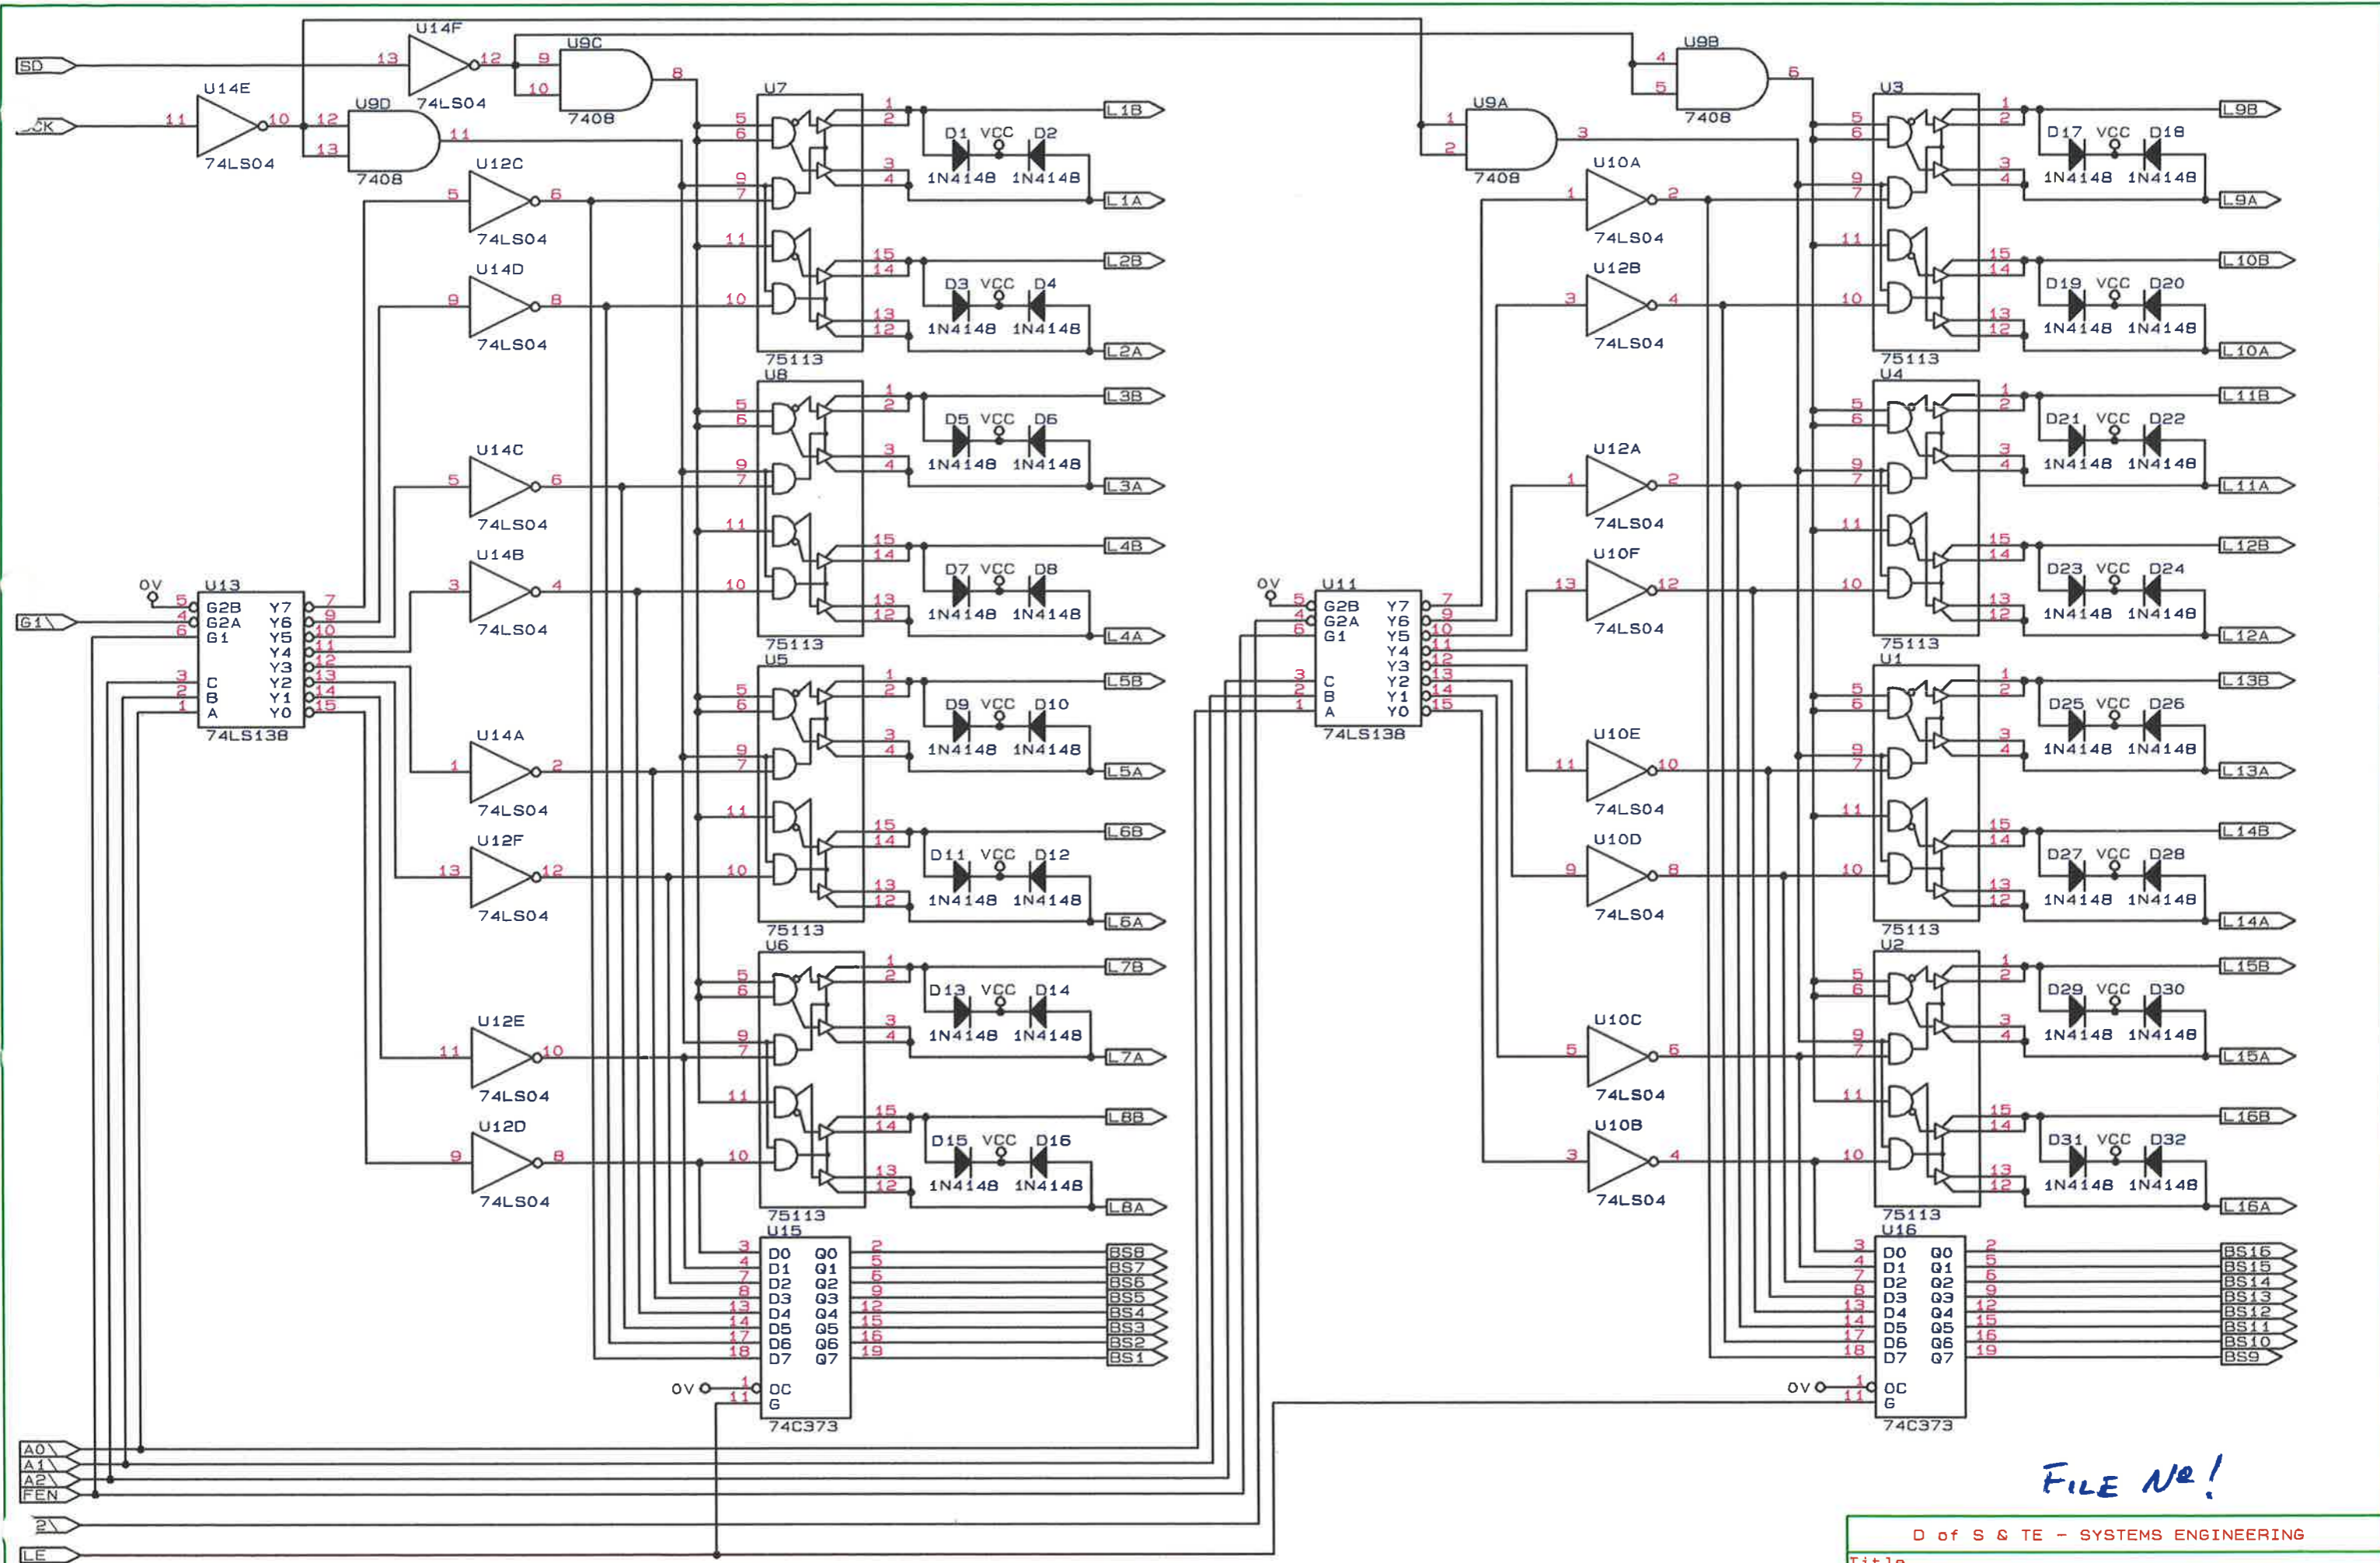

FILE NR!

D of S & TE - SYSTEMS ENGINEERING		
Title BERTH SELECT & DISPLAY DRIVE CARD		
Size A	Document Number BOSES1	REV
Date: June 25, 1990	Sheet 1 of	3

FILE No!

D of S & TE - SYSTEMS ENGINEERING	
Title BERTH SELECT & DISPLAY DRIVE CARD	
Size B	Document Number 80SES1
Date: August 2, 1990	Sheet 3 of 3

CD1 to CD16 - 10nF 0.1"

FILE N°!

D of S & TE - SYSTEMS ENGINEERING		
Title BERTH SELECT & DISPLAY DRIVE CARD		
Size B	Document Number 80SES1	REV
Date:	July 26, 1990	Sheet 2 of 3