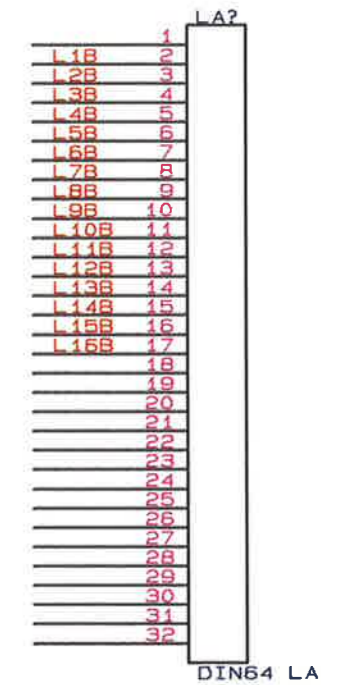

FILE NR!

D of S & TE - SYSTEMS ENGINEERING		
Title BERTH SELECT & DISPLAY DRIVE CARD		
Size A	Document Number BOSES1	REV
Date: June 25, 1990	Sheet 1 of	3

FILE No!

D of S & TE - SYSTEMS ENGINEERING	
Title BERTH SELECT & DISPLAY DRIVE CARD	
Size B	Document Number 80SES1
Date: August 2, 1990	Sheet 3 of 3

CD1 to CD16 - 10nF 0.1"

FILE N°!

D of S & TE - SYSTEMS ENGINEERING		
Title BERTH SELECT & DISPLAY DRIVE CARD		
Size B	Document Number 80SES1	REV
Date:	July 26, 1990	Sheet 2 of 3