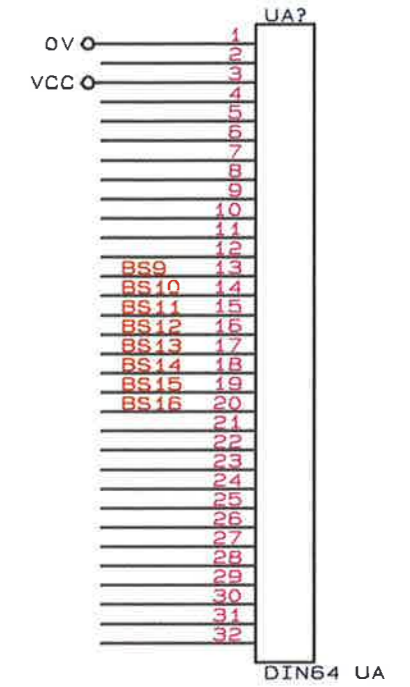

FILE NR!

D of S & TE - SYSTEMS ENGINEERING		
Title BERTH SELECT & DISPLAY DRIVE CARD		
Size A	Document Number BOSES1	REV
Date: June 25, 1990	Sheet 1 of	3

FILE No!

D of S & TE - SYSTEMS ENGINEERING	
Title BERTH SELECT & DISPLAY DRIVE CARD	
Size B	Document Number 80SES1
Date: August 2, 1990	Sheet 3 of 3

CD1 to CD16 - 10nF 0.1"

FILE N°!

D of S & TE - SYSTEMS ENGINEERING		
Title BERTH SELECT & DISPLAY DRIVE CARD		
Size B	Document Number 80SES1	REV
Date:	July 26, 1990	Sheet 2 of 3