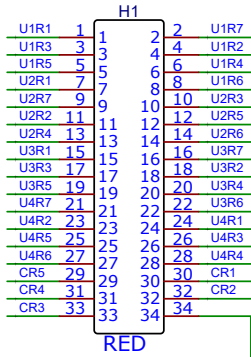

U1
matrix led 1088AHG

U2
matrix led 1088AHG

U3
matrix led 1088AHG

U4
matrix led 1088AHG

RED

GREEN

TITLE: SES Display Front for 83SES4 (21SES1)

REV: 1.0