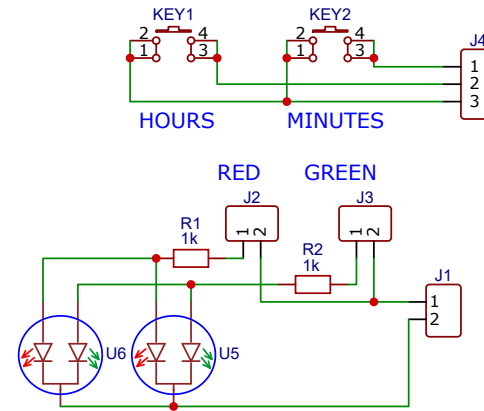

U1
matrix led 1088AHG

U2
matrix led 1088AHG

U3
matrix led 1088AHG

U4
matrix led 1088AHG

RED

GREEN

TITLE: SES Display Front for 83SES4 (21SES1)

REV: 1.0