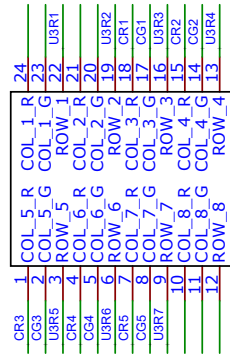

U1
matrix led 1088AHG

U2
matrix led 1088AHG

U3
matrix led 1088AHG

U4
matrix led 1088AHG

RED

GREEN

TITLE: SES Display Front for 83SES4 (21SES1)

REV: 1.0