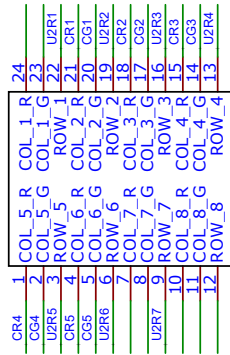

U1
matrix led 1088AHG

U2
matrix led 1088AHG

U3
matrix led 1088AHG

U4
matrix led 1088AHG

RED

GREEN

TITLE: SES Display Front for 83SES4 (21SES1)

REV: 1.0