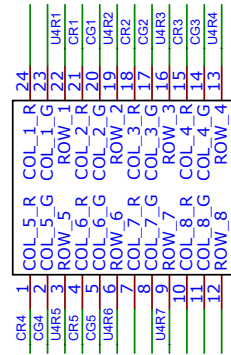

U1
matrix led 1088AHG

U2
matrix led 1088AHG

U3
matrix led 1088AHG

U4
matrix led 1088AHG

RED

GREEN

TITLE: SES Display Front for 83SES4 (21SES1)

REV: 1.0