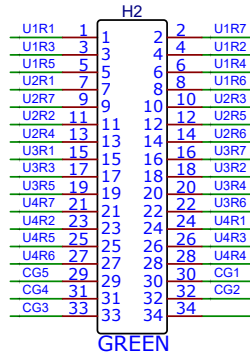

U1
matrix led 1088AHG

U2
matrix led 1088AHG

U3
matrix led 1088AHG

U4
matrix led 1088AHG

RED

GREEN

TITLE: SES Display Front for 83SES4 (21SES1)

REV: 1.0