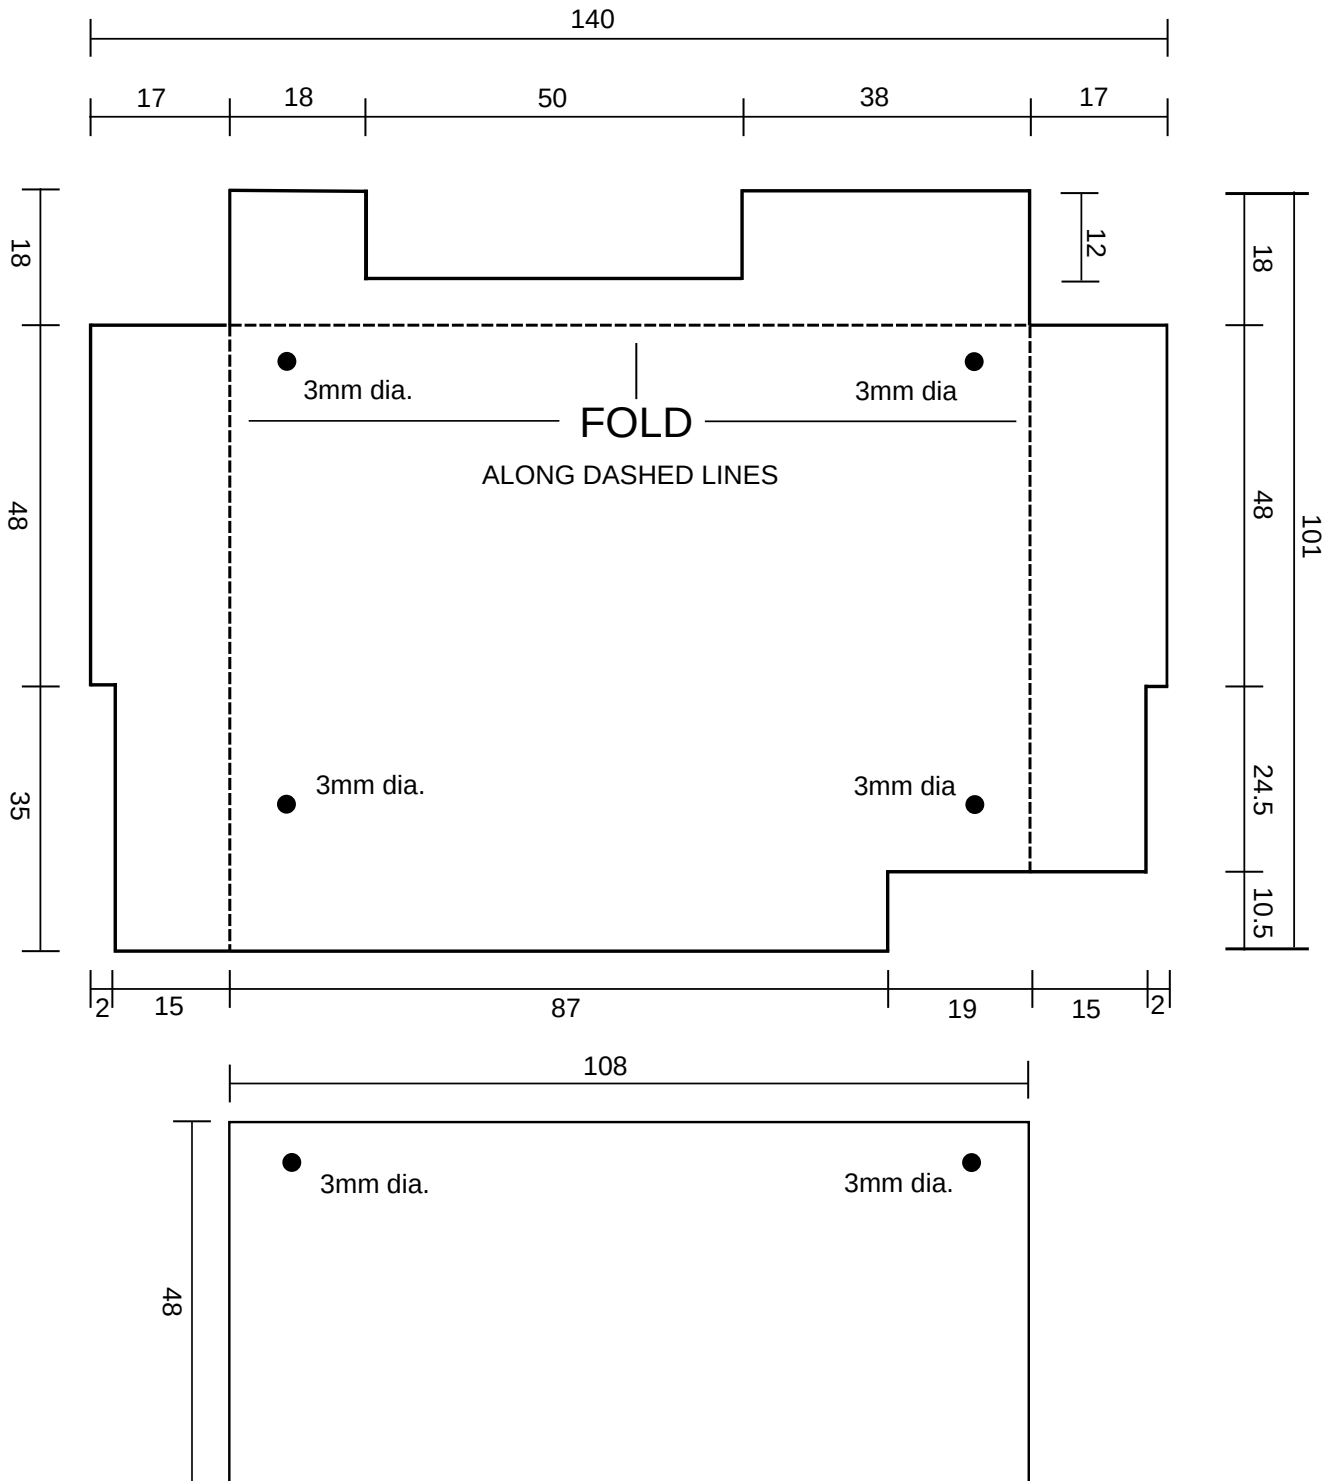

ROM CARTRIDGE with USER PORT

- 0.9mm Aluminium
- 5mm Hex pillars x 4 female-male
- 11mm Hex pillar x 4 female-female
- M3 4mm Bolt x 2
- M3 4mm Ultra Thin Flat Head x 2
- M3 Nut x 2
- Paint - Painter's Touch - Ivory Silk