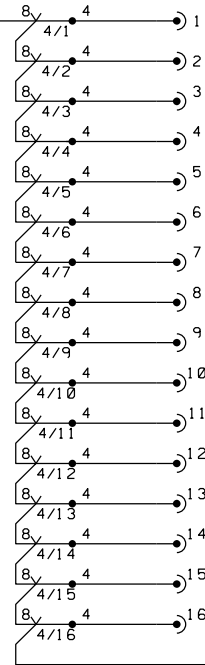

*1 EXTERNAL SUPPLY
(0-50V)

INTERNAL
12V

NOTE: REFER TO CIRCUIT.DGN DRAWING TO REFERENCE THE 0V FOR THE EXTERNAL SUPPLY

*1 - EXTERNAL +24V RED BANANA SOCKET

Source Record Updated

Version	Prod.	Check

Produced

Checked

Issued

Network Records Group

PROGRAMMABLE SWITCH BOX
TDM CONTACTS

Network Rail	
Drawing No	
Last Full Date	
Correlat. Version	
Current Version	