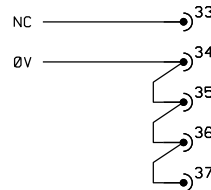

*1 EXTERNAL SUPPLY
(0-50V)

INTERNAL
12V

NOTE: REFER TO CIRCUIT.DGN DRAWING TO REFERENCE THE 0V FOR THE EXTERNAL SUPPLY

*1 - EXTERNAL +24V RED BANANA SOCKET

Source Record Updated

Version	Prod.	Check

Produced

Checked

Issued

Network Records Group

PROGRAMMABLE SWITCH BOX
TDM CONTACTS

Network Rail	
Drawing No	
Last Full Date	
Correlat. Version	
Current Version	