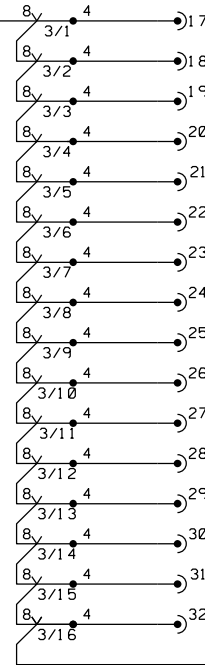

*1 EXTERNAL SUPPLY
(0-50V)

INTERNAL
12V

NOTE: REFER TO CIRCUIT.DGN DRAWING TO REFERENCE THE 0V FOR THE EXTERNAL SUPPLY

*1 - EXTERNAL +24V RED BANANA SOCKET

Source Record Updated

Version	Prod.	Check

Produced

Checked

Issued

Network Records Group

PROGRAMMABLE SWITCH BOX
TDM CONTACTS

Network Rail	
Drawing No	
Last Full Date	
Correlat. Version	
Current Version	