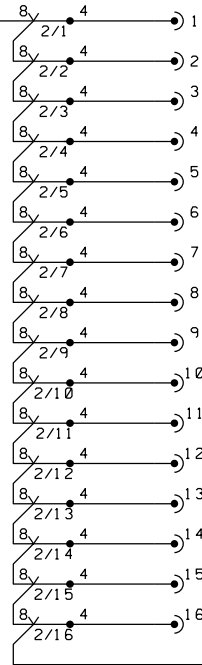

*1 EXTERNAL SUPPLY
(0-50V)

INTERNAL
12V

NOTE: REFER TO CIRCUIT.DGN DRAWING TO REFERENCE THE 0V FOR THE EXTERNAL SUPPLY

*1 - EXTERNAL +24V RED BANANA SOCKET

Source Record Updated

Version	Prod.	Check

Produced

Checked

Issued

Network Records Group

PROGRAMMABLE SWITCH BOX
TDM CONTACTS

Network Rail	
Drawing No	
Last Full Date	
Correlat. Version	
Current Version	