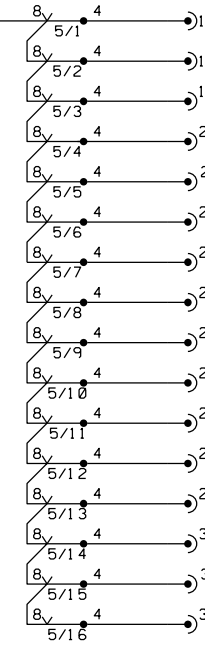

*1 EXTERNAL SUPPLY
(0-50V)

INTERNAL
12V

NOTE: REFER TO CIRCUIT.DGN DRAWING TO REFERENCE THE 0V FOR THE EXTERNAL SUPPLY

*1 - EXTERNAL +24V RED BANANA SOCKET

Source Record Updated

Version	Prod.	Check

Produced

Checked

Issued

Network Records Group

PROGRAMMABLE SWITCH BOX
TDM CONTACTS

Network Rail	
Drawing No	
Last Full Date	
Correlat. Version	
Current Version	