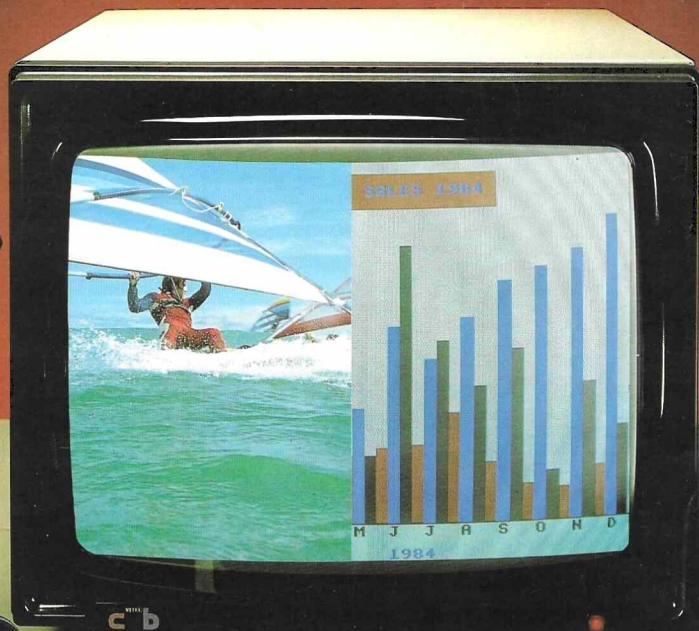

RGB... PAL...

Farnell
Technical Data Service
Specialist in electronic components and test
equipment. Tel: 011 271 2211
Fax: 011 271 2212. E-mail: farnell@farnell.com

...and AUDIO

MICROVITEC
CUB
COLOUR DISPLAYS